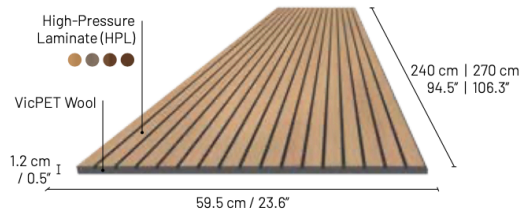

Specifications