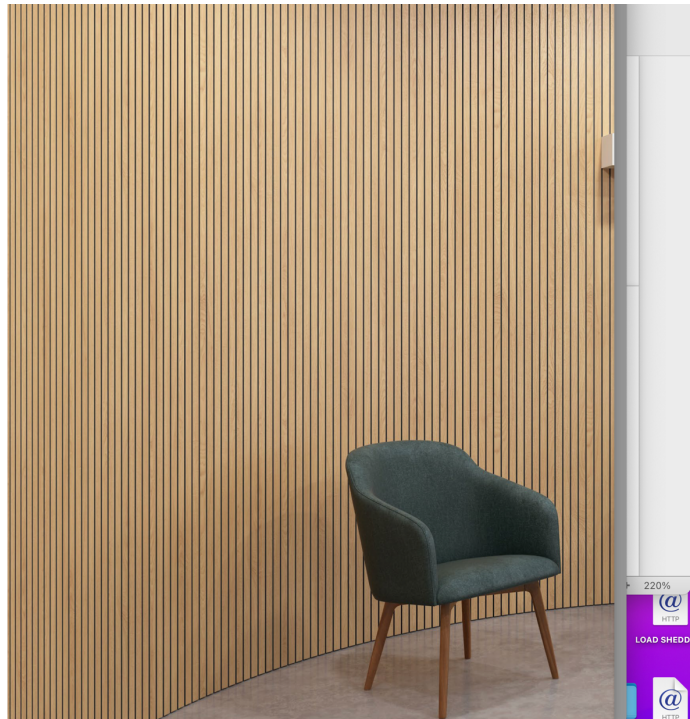

# MEDICI

Easy to cut and install,  
even on curved walls

VicStrip  
Natural Oak