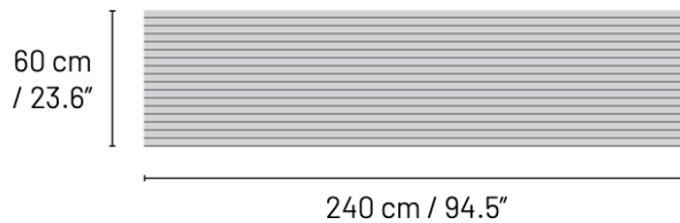

## Dimensions

- A** 240 × 60 × 1.2 cm  
/ 94.5" × 23.6" × 0.5"
- B** 270 × 60 × 1.2 cm  
/ 106.3" × 23.6" × 0.5"

## Specifications

**Packaging:** 2 units/box; 4 units/box

**Materials:** VicPET Wool and Laminate

**Dimensions\*:** 240 × 60 × 1.2 cm / 94.5" × 23.6" × 0.5";

270 × 60 × 1.2 cm / 106.3" × 23.6" × 0.5"

\* For each product. Please notice that the dimensions of the panels have a tolerance of +/- 2mm