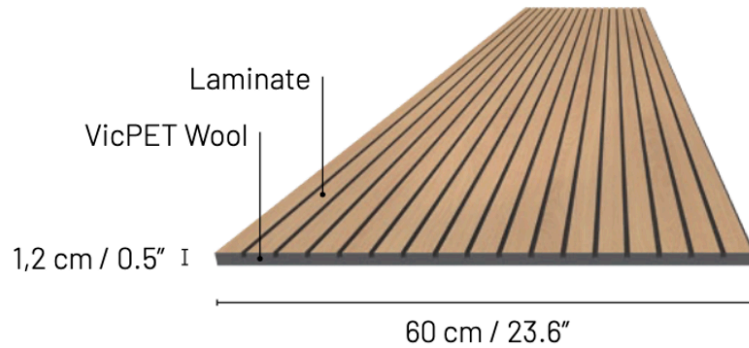

MEDICI

Specifications

Packaging: 2 units/box; 4 units/box

Materials: VicPET Wool and Laminate

Dimensions*: 240 × 60 × 1.2 cm / 94.5" × 23.6" × 0.5";

270 × 60 × 1.2 cm / 106.3" × 23.6" × 0.5"

* For each product. Please notice that the dimensions of the panels have a tolerance of +/- 2mm

Installation: Flexi Glue Ultra; Screwed to the wall/ceiling