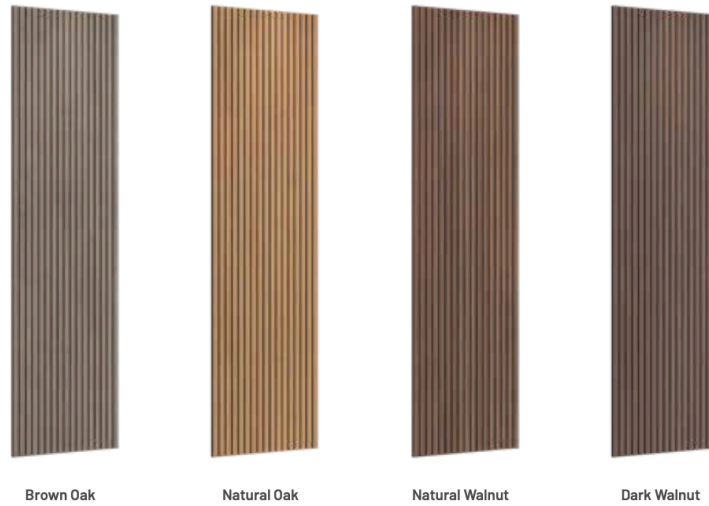

MEDICI

Finishes