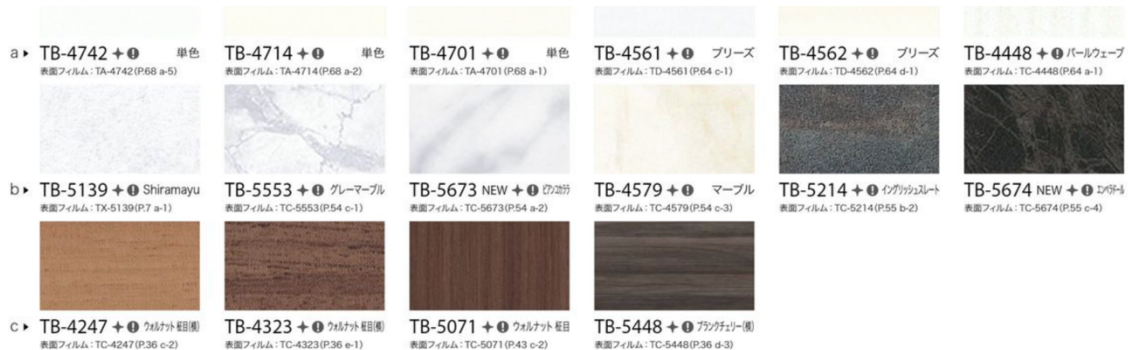

MEDICI

BATHROOMS

Reatec has special selected designs which are most suitable for renovation of areas with high humidity, such as bathrooms, saunas, pool areas and outdoor applications in tropical areas. They protect the product from the damaging effects of odour causing bacteria, mould, mildew and fungi.

These hygienic films can be found on page 75 of the Reatec catalogue.

To learn more about Reatec go to www.medici.co.za under REATEC or download the digital book and see the Reatec video below.

REATEC DIGITAL BOOK

<https://contents.sangetsu.co.jp/digital_book/reatec19/?_ga=2.159863294.297270410.153121947-400365995.1572878342>

REATEC VIDEO. <https://www.dropbox.com/s/6f6kmh28d8ct66m/MEDICI%20REATEC%20VIDEO.mp4?dl=0>

REATEC GALLERY <http://www.medici.co.za/reatec-gallery.html>