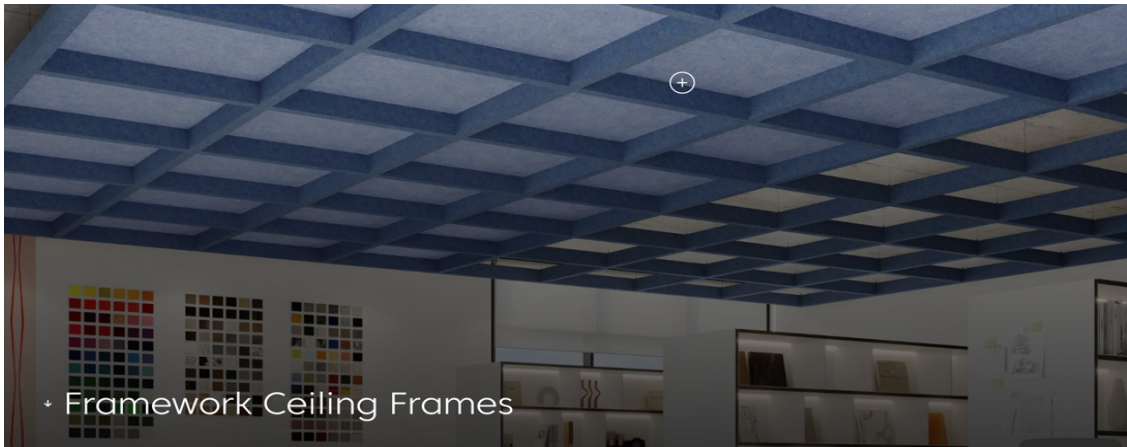

M E D I C I

FRAMEWORK ACOUSTIC CEILING PANELS

PET Acoustic felt is now being accepted as one of the standard new materials in the commercial and residential industry for acoustic, thermal and visual design. It is a strong and durable material made out of recycled plastic bottles and is itself recyclable making it a green and sustainable product with the added qualities of heat insulation and noise absorption.

One of these solutions is the decorative FRAMEWORK ACOUSTIC CEILING PANELS available in different colours which enables one to reduce echo's and reverberations within a space or room. Adjoining surfaces with sound absorbing material reduce reverberations fast.

M E D I C I

Framework ceiling frames are available in both “OPEN” and “CLOSED” and comes in an array of sizes and colours.

OPEN TOP ACOUSTIC CEILING FRAMES

Framework open ceiling designs offers soundproofing benefits while preserving open ceiling aesthetics, perfect for complimentary existing ceiling components like lighting, sprinklers and speakers.

CLOSED TOP ACOUSTIC CEILING FRAMES

The closed top design is a full coverage system with a large surface area, ideal for concealing duck work, cabling and other ceiling features while offering superior acoustic performance.