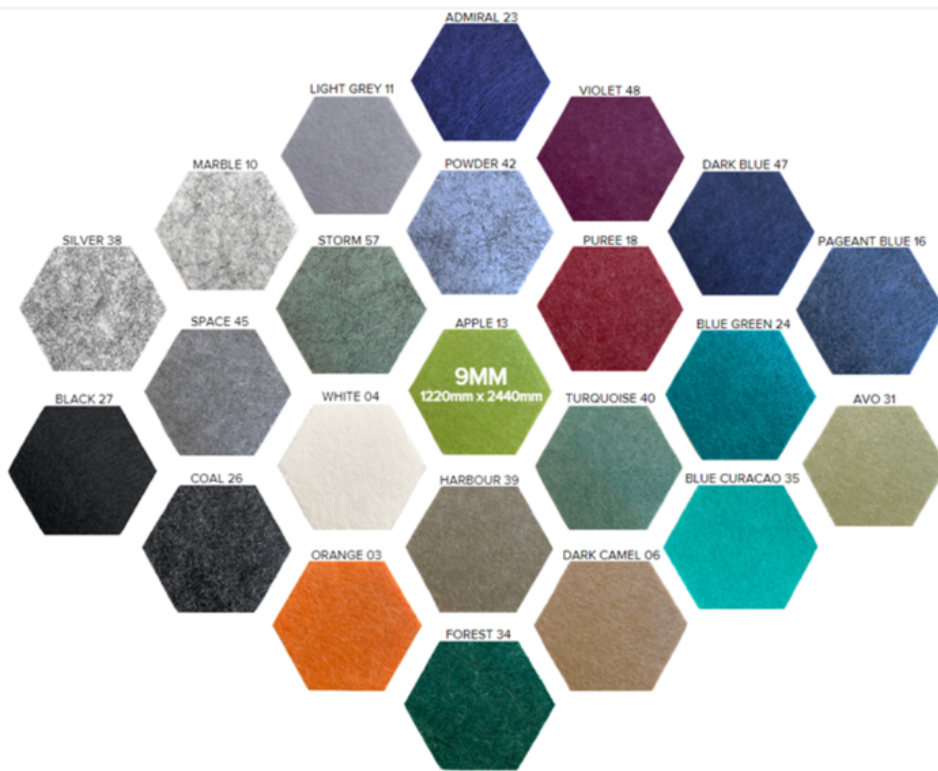

M E D I C I

AVAILABLE PET COLOURS