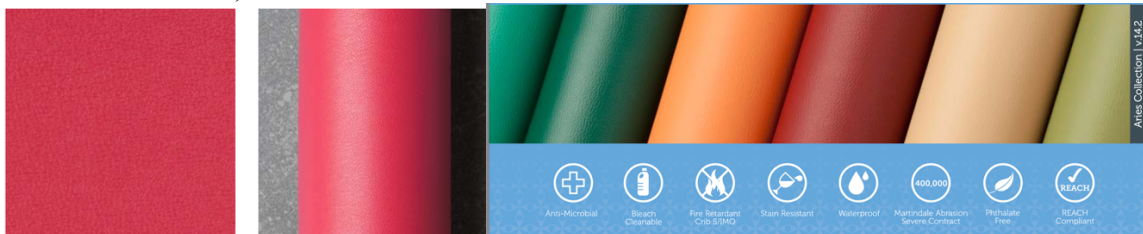

OUTDOOR/INDOOR

AGUA ARIES – 400,000 RUBS