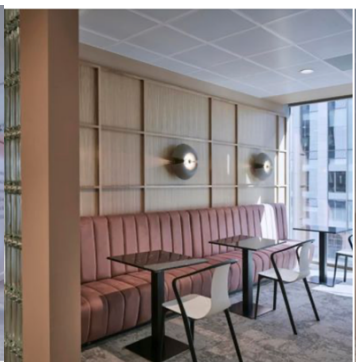

LINEN LOOK ALIKES

AGUA LINETTA – 100,000 RUBS – GREAT FOR HEADBOARDS

OUTDOOR/INDOOR

AGUA ARIES – 400,000 RUBS

AGUA AURA – 100,000 RUBS

MEDICI

GALLERY

MEDICI