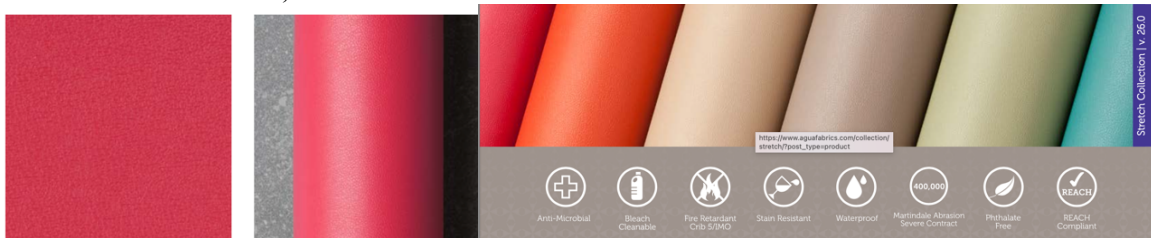

VINYLS AND LINEN LOOK ALIKES

AGUA STRETCH – 400,000 RUBS