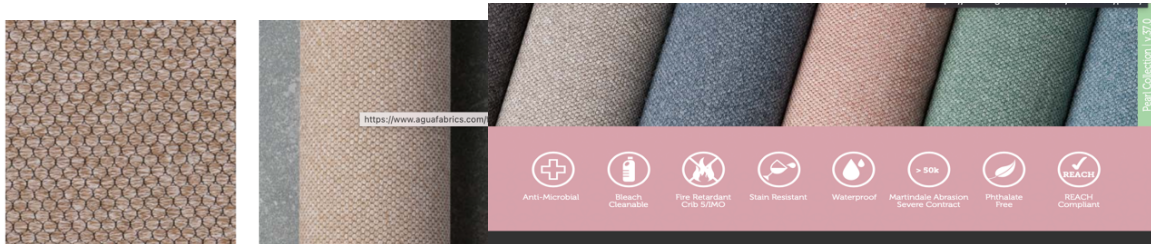

To look for a particular colour click in the link below and click SEARCH and then on COLOUR

<https://www.aguafabrics.com/>

To see the performance and technical qualities of the whole range of Agua fabrics at a glance to assist you in choosing see the comparative schedule at the end of this presentation.

MEDICI

HERE IS A PREVIEW FOR YOUR NEXT PROJECT – AVAILABLE
IN MANY COLOUR-WAYS

SOFT WOVEN FABRICS

AGUA PEACH COLLECTION

VINYLS AND LINEN LOOK ALIKES

AGUA STRETCH – 400,000 RUBS

AGUA TAURUS – 400,000 RUBS

MEDICI