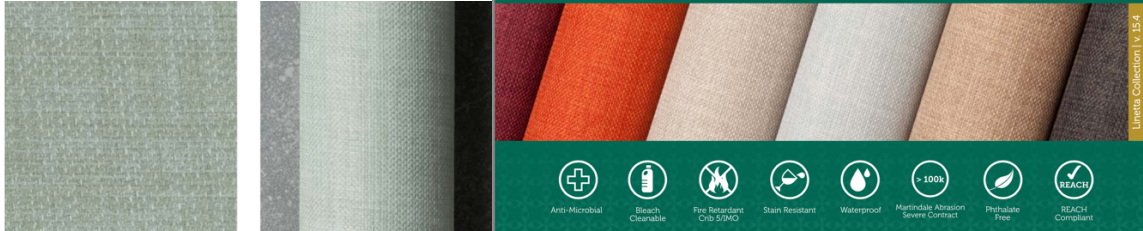

To look for a particular colour click in the link below and click SEARCH and then on COLOUR

<https://www.aguafabrics.com/>

To see the performance and technical qualities of the whole range of Agua fabrics at a glance to assist you in choosing see the comparative schedule at the end of this presentation.

MEDICI

HERE IS A PREVIEW FOR YOUR NEXT PROJECT – AVAILABLE
IN MANY COLOUR-WAYS

SOFT WOVEN FABRICS

AGUA PEACH COLLECTION

VINYLS AND LINEN LOOK ALIKES

AGUA STRETCH – 400,000 RUBS

AGUA TAURUS – 400,000 RUBS

MEDICI

LINEN LOOK ALIKES

AGUA LINETTA – 100,000 RUBS – GREAT FOR HEADBOARDS

OUTDOOR/INDOOR

AGUA ARIES – 400,000 RUBS

AGUA AURA – 100,000 RUBS

MEDICI

GALLERY

MEDICI